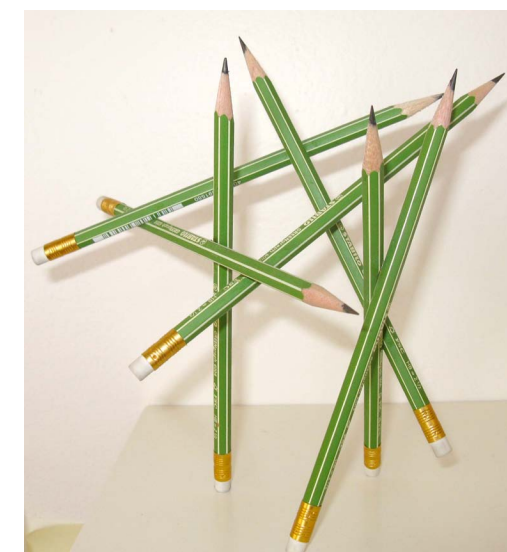

Bob Van Breda
Pencil Me In!

Exhibition No. 31

Mid-sized Pencil Sculpture #18, 2011
Wood, copper, rubber, paint
32 x 21 x 26
\$4500

Mid-sized Pencil Sculpture #13, 2011
Wood, copper, rubber, paint
28 x 22 x 37
\$4000

Attitude, 2011
Steel-reinforced fiberglass
100 x 92 x 103
\$95,000

Mid-sized Pencil Sculpture #13, 2011
Wood, copper, rubber, paint
36 x 17 x 35
\$4000

Pencil, 2011
Nickle-plated, hand polished steel
3 x 3 x 36
Edition of 3
\$9000

Very Best, 2011
Pencils, glue
8 x 2 x 6
SOLD

Cretacolor, 2011
Pencils, glue
6 x 6 x 7
\$500

Magic, 2011
Pencils, glue
8 x 7 x 10
\$800

Super Resin Bond, 2011
Pencils, glue
7 x 5 x 5
SOLD

Marble, 2011
Pencils, glue
4 x 3 x 4
\$500

Stabilo HB= 2 1/2, 2011
Pencils, glue
8 x 7 x 8
SOLD

Staedtler Rally #2HB, 2010
Pencils, glue
18 x 6 x 10
SOLD

Faber-Castell 8200-102, 2011
Pencils, glue
8 x 6 x 7
\$800

Faber-Castell Textliner 1142, 2011
Pencils, glue
10 x 7 x 6
SOLD