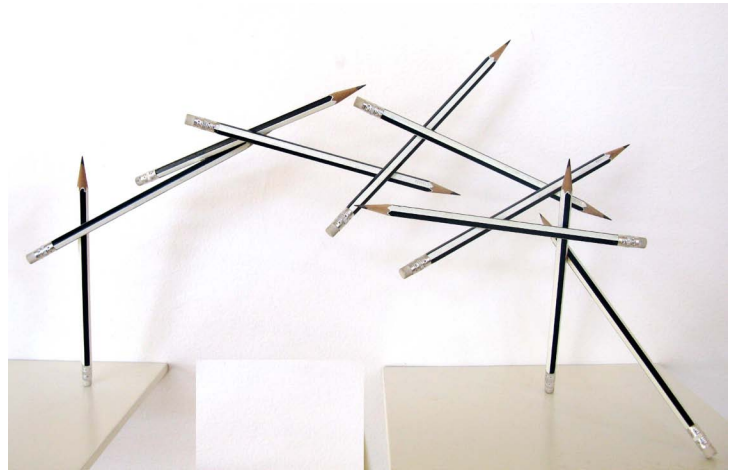

Staedtler Rally #2HB, 2010
Pencils, glue
18 x 6 x 10
SOLD